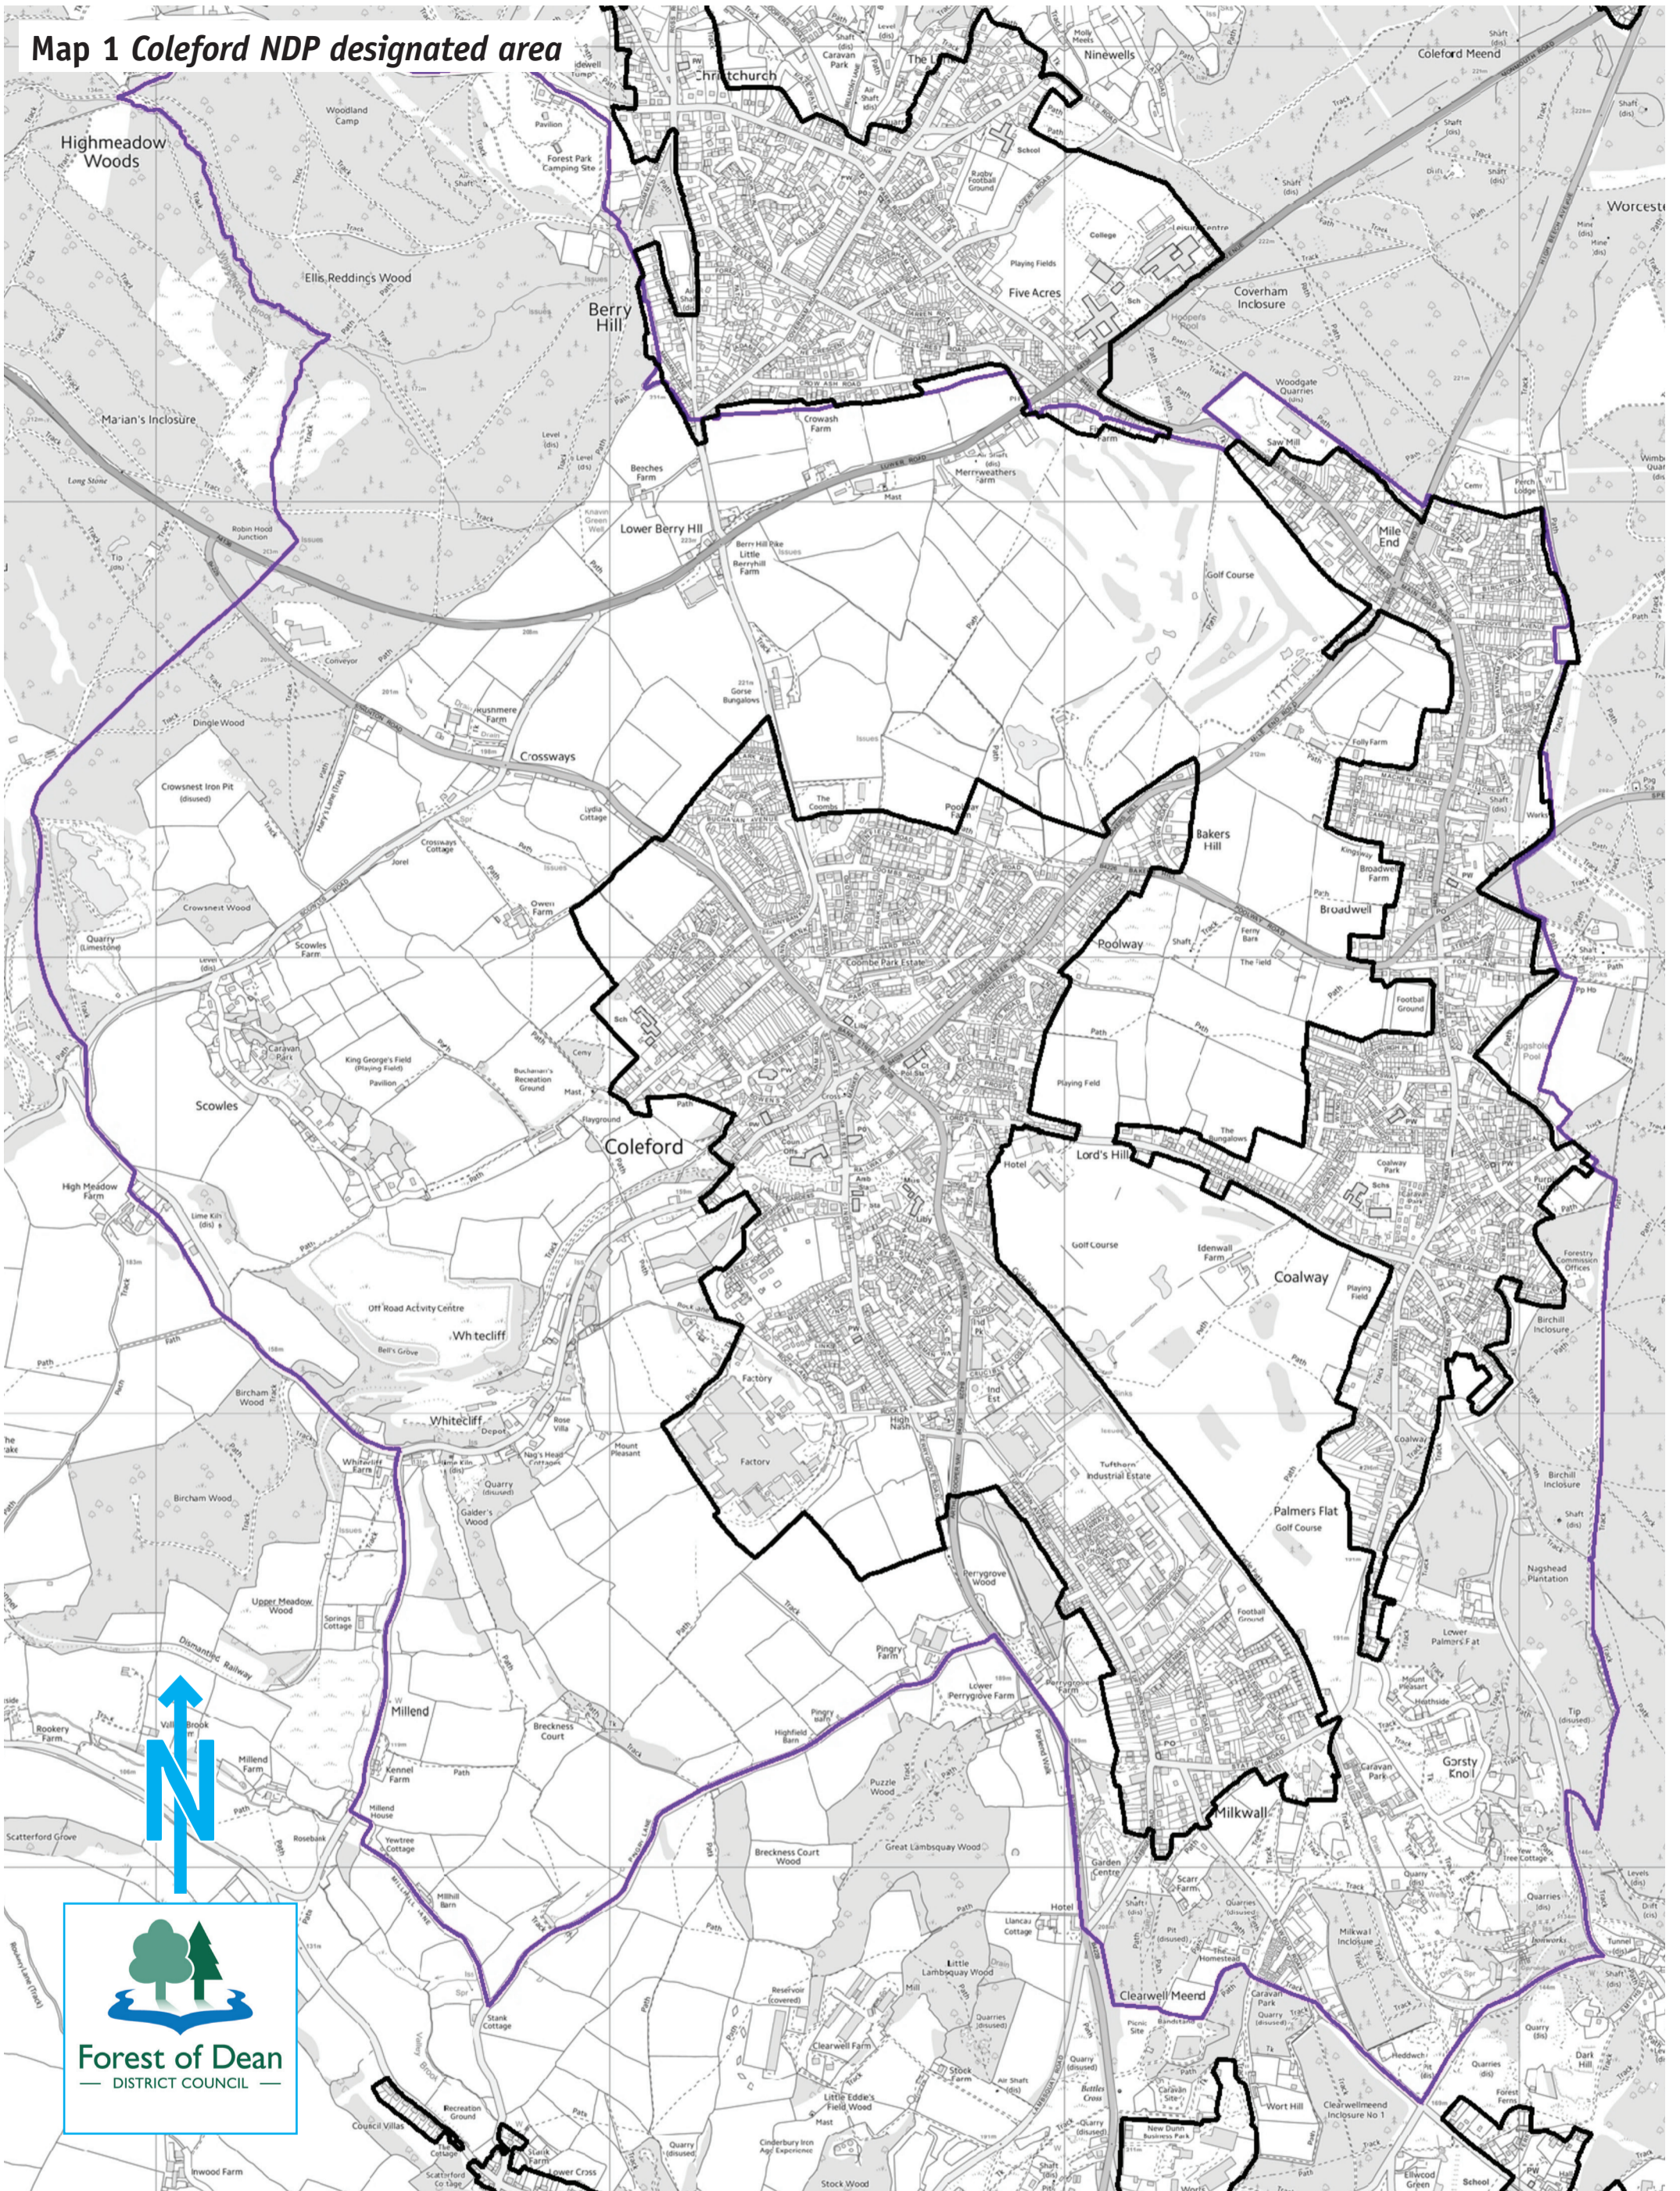

Coleford  
Neighbourhood  
Development Plan

Map1

Coleford  
Neighbourhood  
Development Plan  
MAPS

2017

Submission  
Map 1  
*Coleford NDP designated area*

1

# Map 1 Coleford NDP designated area

Designated Area

Defined settlement boundary

©Crown copyright and database rights 2017 Ordnance Survey 100019102  
Scale 1:13000  
22 August 2017