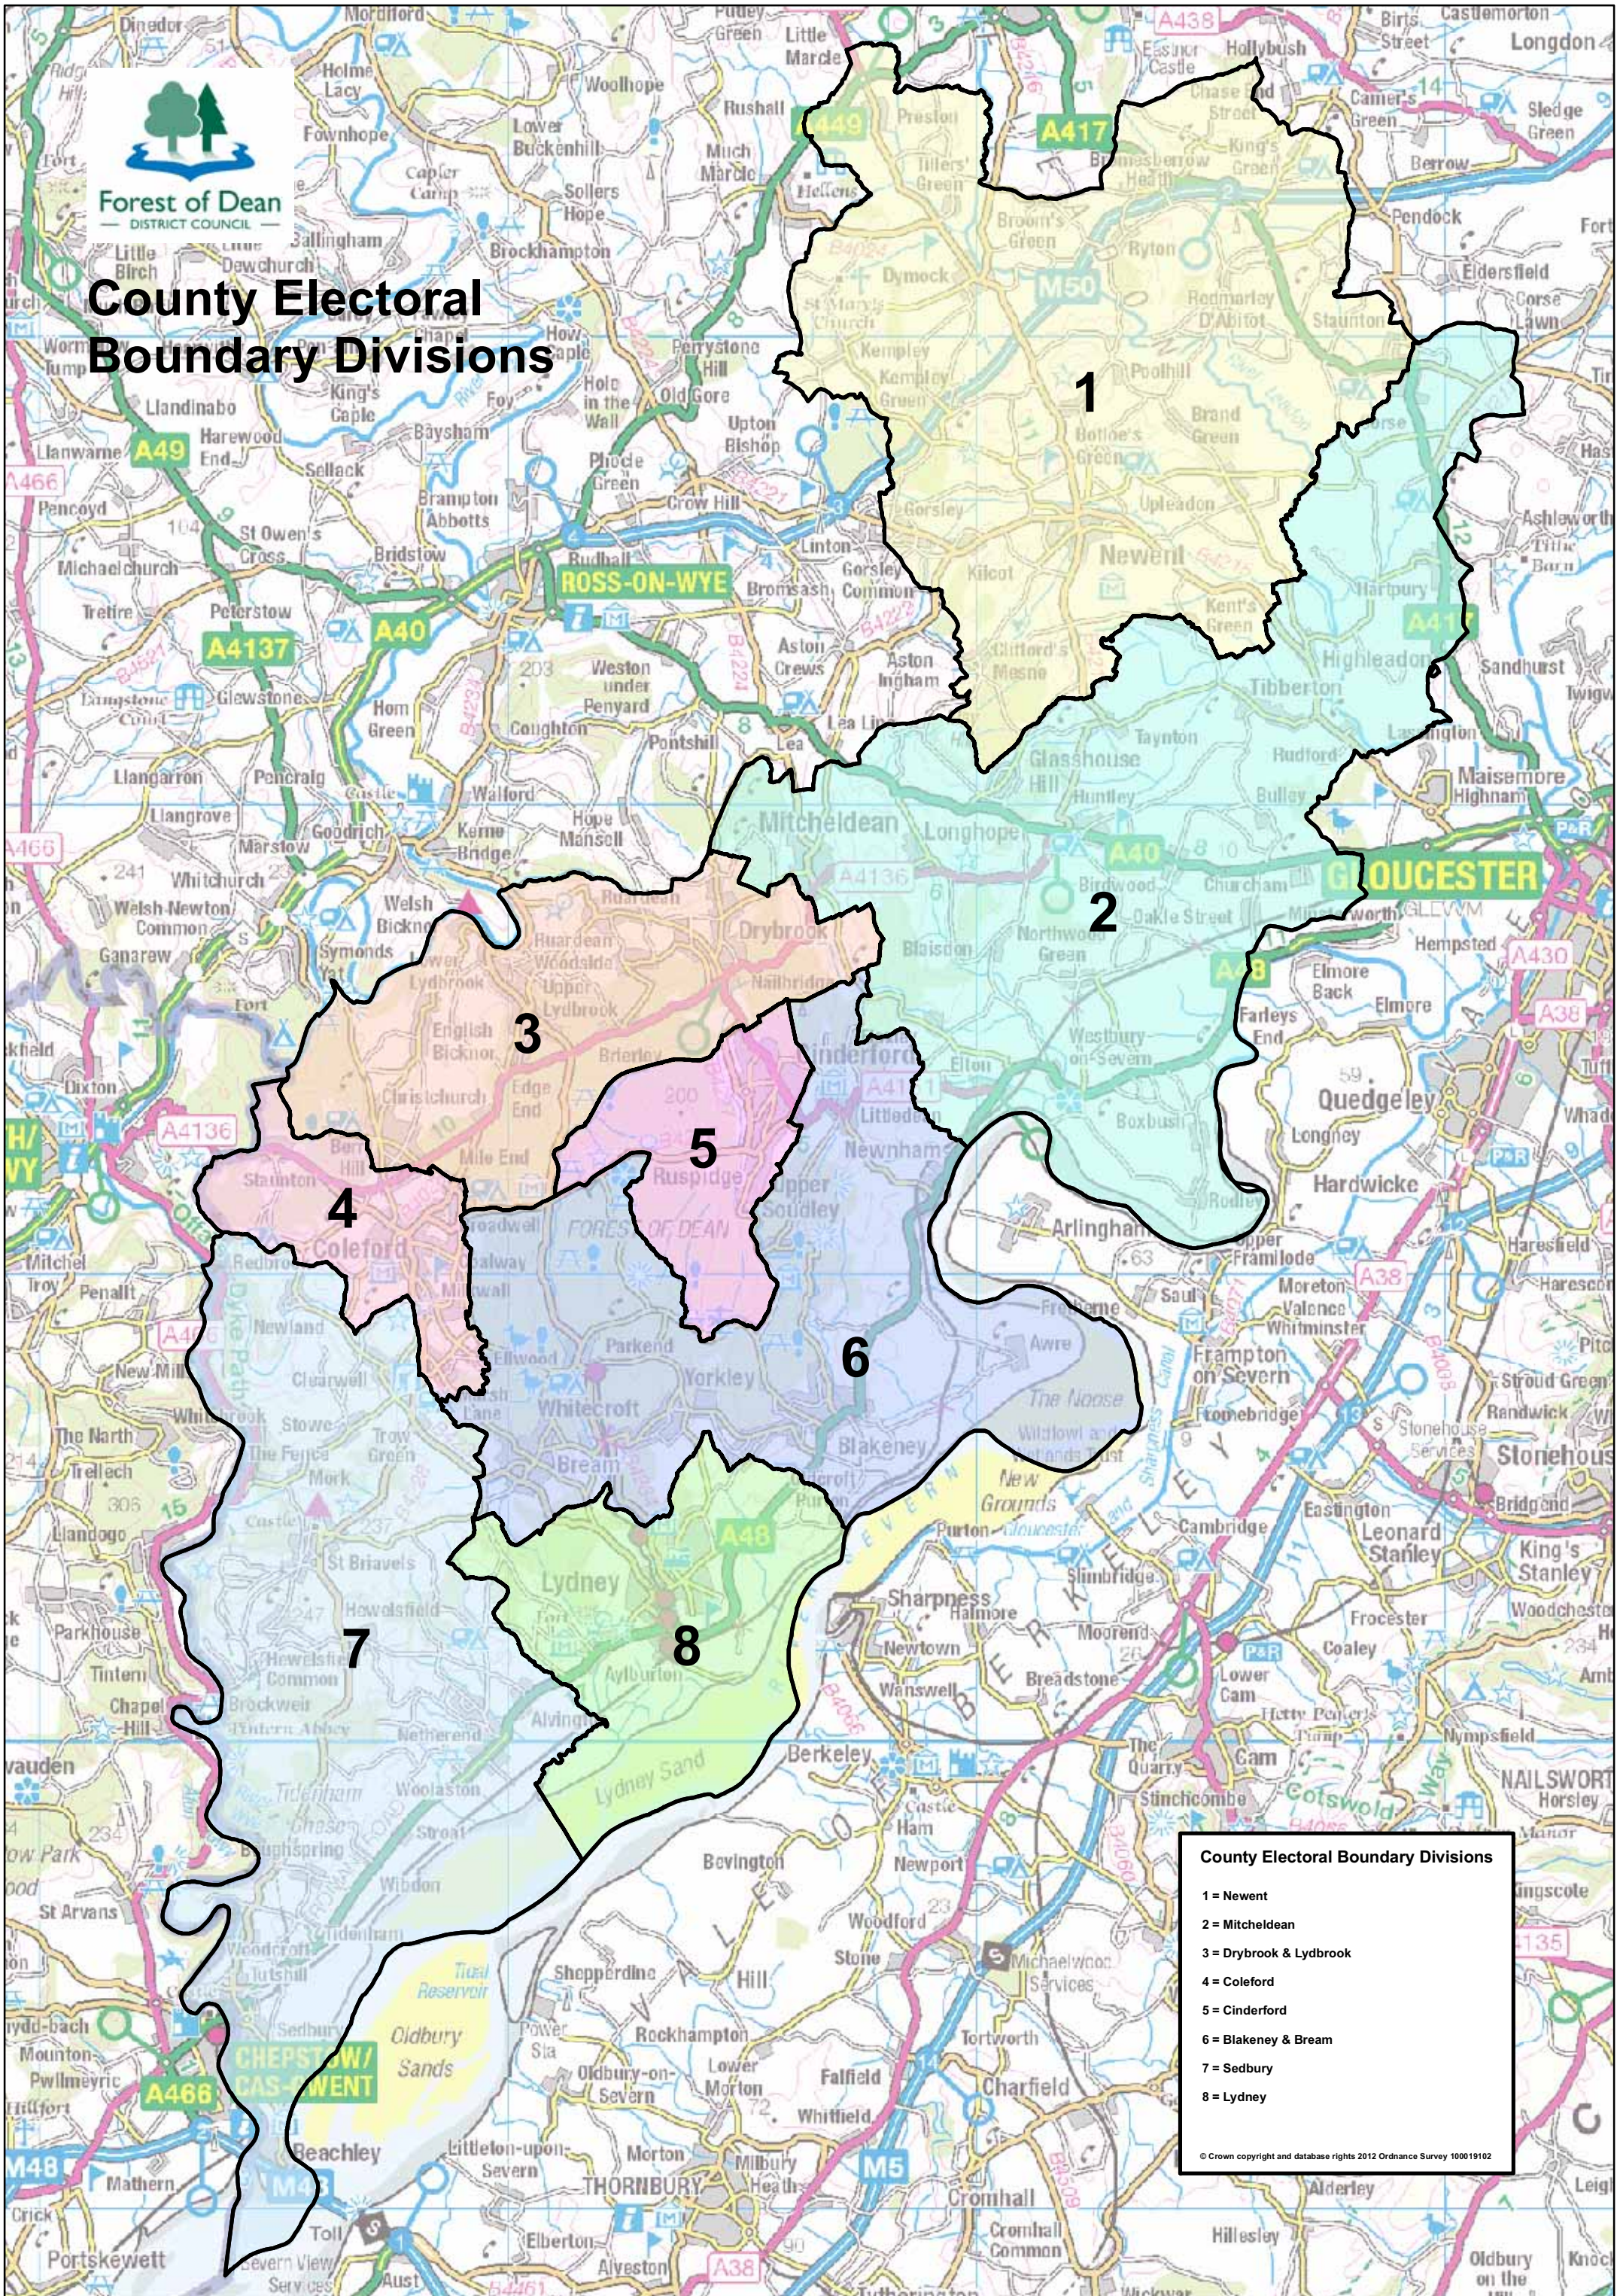

Forest of Dean  
DISTRICT COUNCIL

# County Electoral Boundary Divisions

**County Electoral Boundary Divisions**

- 1 = Newent
- 2 = Mitcheldean
- 3 = Drybrook & Lydbrook
- 4 = Coleford
- 5 = Cinderford
- 6 = Blakeney & Bream
- 7 = Sedbury
- 8 = Lydney

© Crown copyright and database rights 2012 Ordnance Survey 100019102